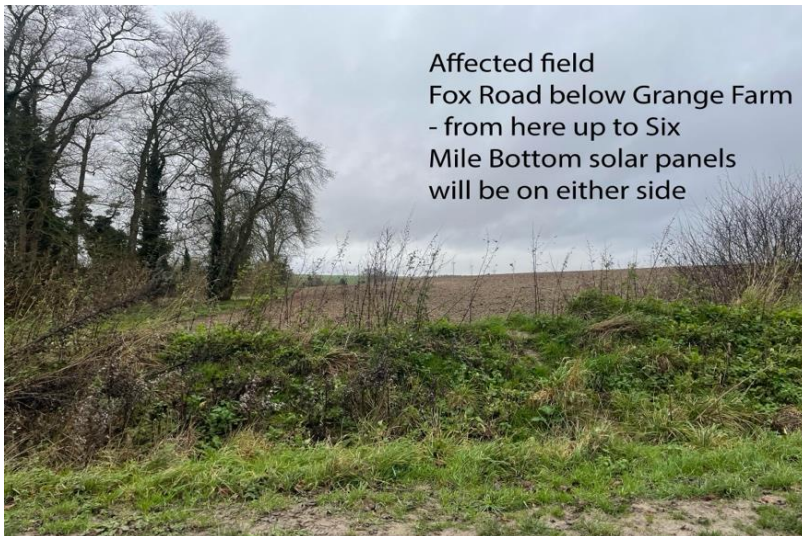

Walking up the Icknield Way (Fox Road) towards Six Mile Bottom Road from Fleam Dyke (Area B)

Left view (west) and right (east) towards the bridleway

Looking towards the wind farm from  
Fox Road - all potential affected fields

Fox Road looking towards West Wratting  
Affected field

Looking east towards West Wratting Road  
from Fox Road

Fox Road looking towards the wind farm  
All potential affected fields

View down Fox Road  
Affected fields on right,  
bottom and left

Looking north

///endings.gains.surprises

Looking north-west

///mascot.renewals.weep

View from Fleam Dyke  
towards West Wrattling

///crab.wound.jubilant

Views from Fleam Dyke and affected fields under the wind turbines

# View from Fleam Dyke path: what3words barmaid.damp.reset

NNE

Wadlow windfarm boundary

Six Mile Bottom Road

Junction of SMB Rd/IW

Icknield Way

Icknield Way

West Wrattling